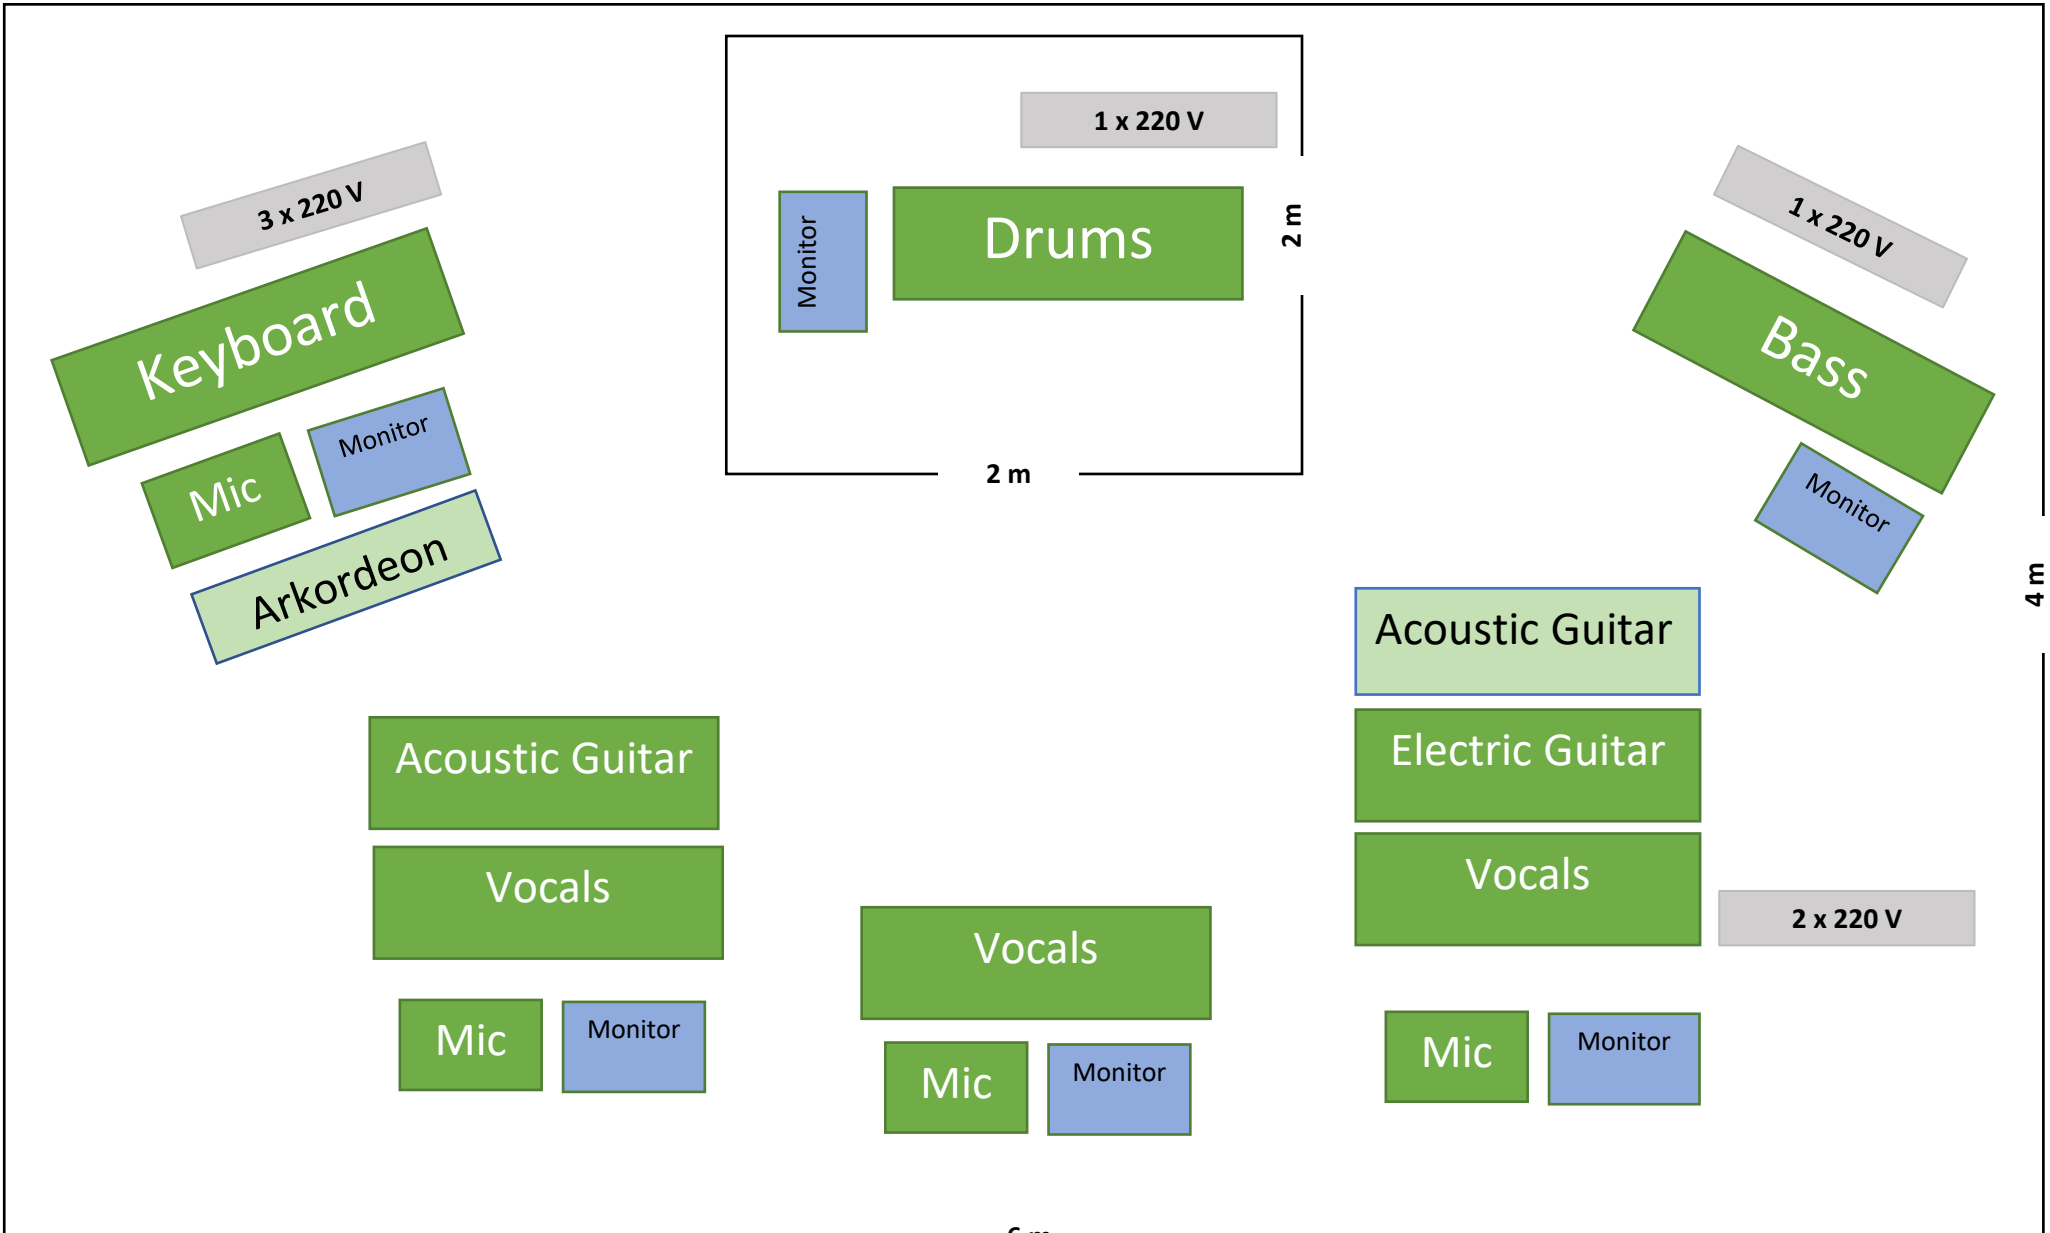

Bühnenplan Don't Stop

6 m

4 m